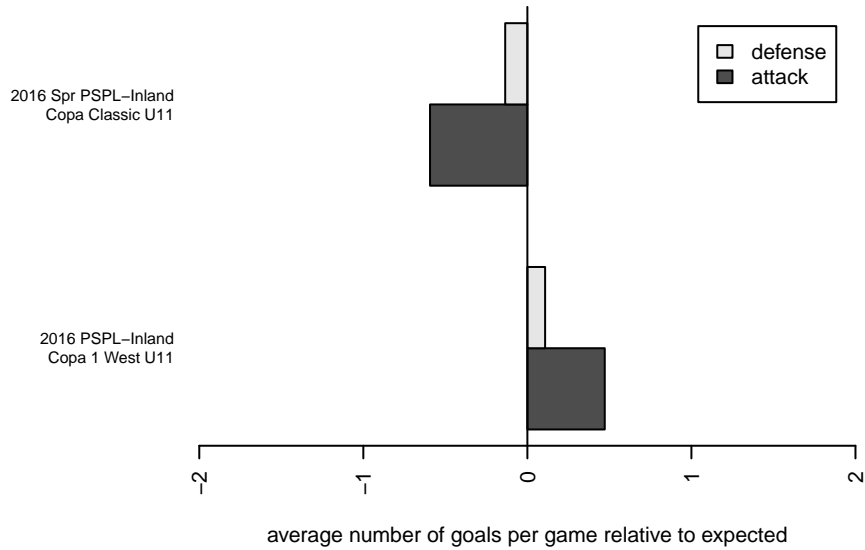

Performance relative to 13 month average