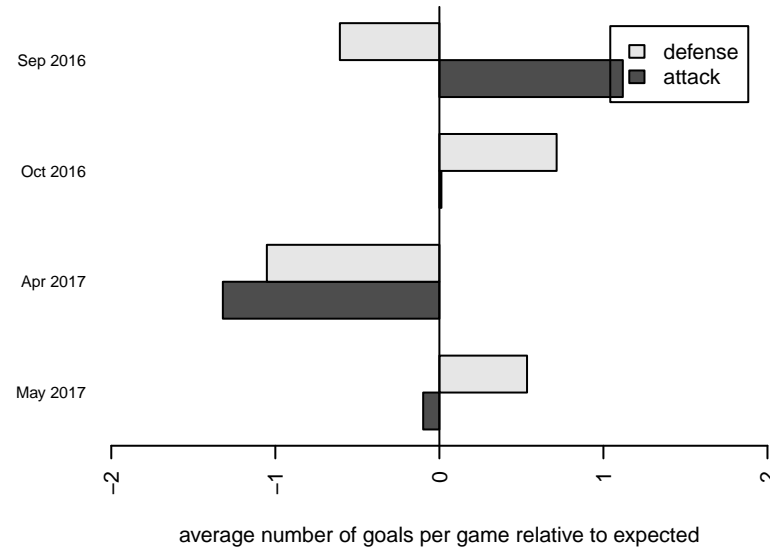

Performance relative to 13 month average