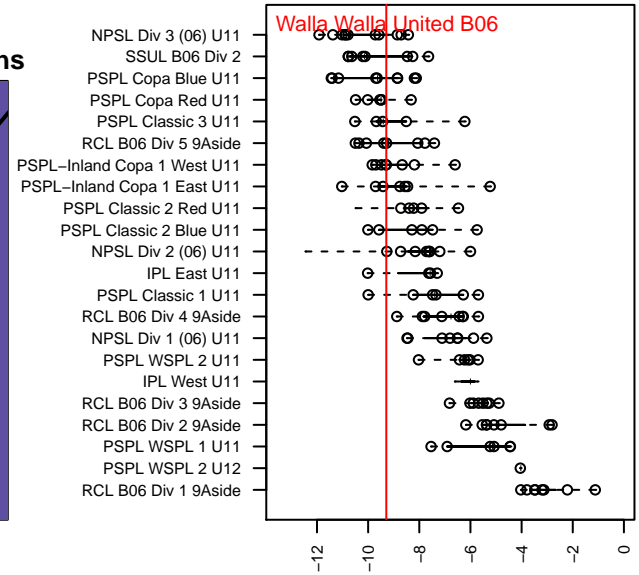

Walla Walla United B06

Walla Walla United FC
 Walla Walla, WA
 B06 total strength=362
 attack=0.33 defense=0.15
 fall league = PSPL–Inland Copa 1 West U11
 spr league = Spr PSPL–Inland Copa Classic U

alt names used:
 Walla Walla United Soccer Club 2006
 Walla Walla United Soccer Club 2006

Venues played:
 2016 PSPL–Inland Copa 1 West U11
 2016 Spr PSPL–Inland Copa Classic U11

**attack and defense variance (black dot)
relative to other teams
and top 10 in region**

**attack and defense rating
relative to others at age
and all opponents in last 13 months**