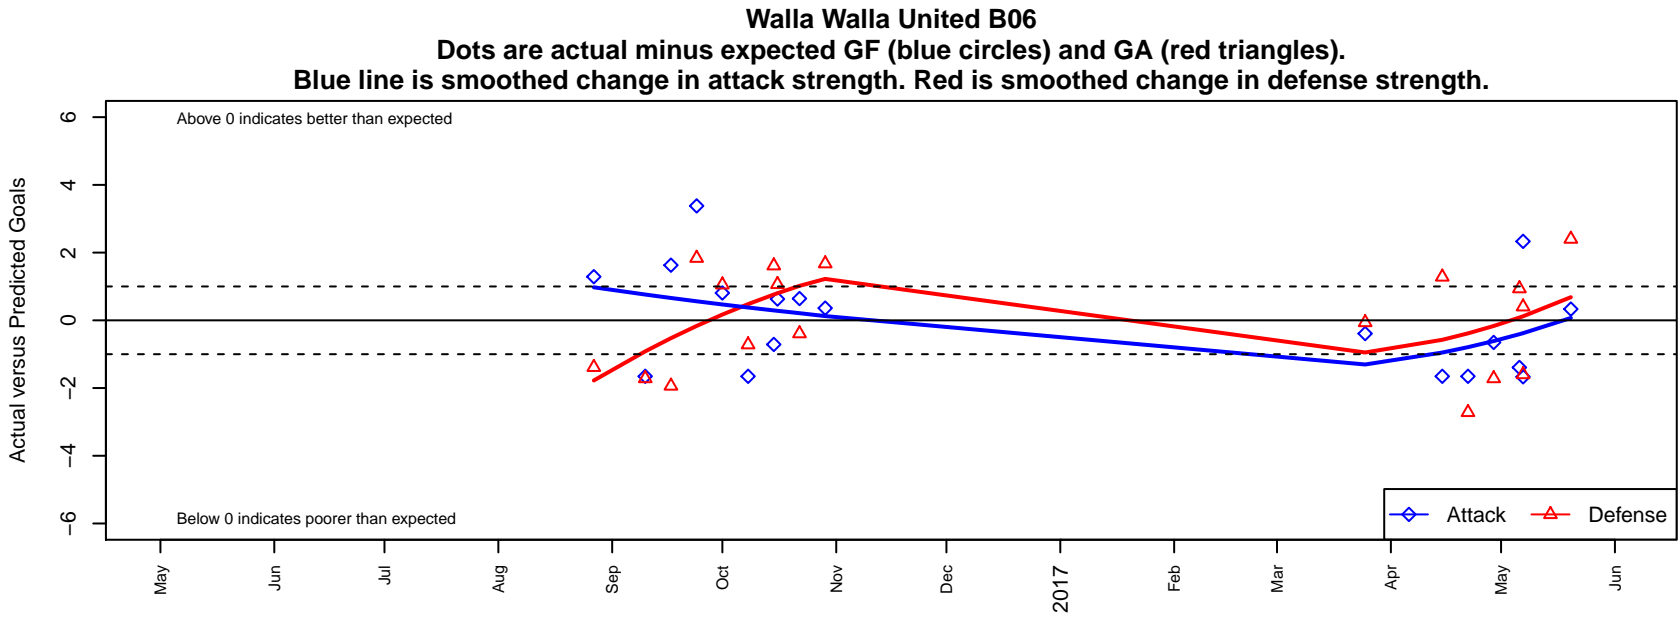

Walla Walla United B06

Walla Walla United FC
 Walla Walla, WA
 B06 total strength=362
 attack=0.33 defense=0.15
 fall league = PSPL–Inland Copa 1 West U11
 spr league = Spr PSPL–Inland Copa Classic U

alt names used:
 Walla Walla United Soccer Club 2006
 Walla Walla United Soccer Club 2006

Venues played:
 2016 PSPL–Inland Copa 1 West U11
 2016 Spr PSPL–Inland Copa Classic U11

**attack and defense variance (black dot)
relative to other teams
and top 10 in region**

**attack and defense rating
relative to others at age
and all opponents in last 13 months**